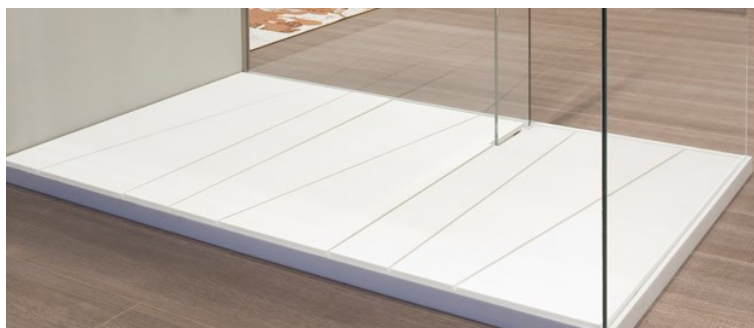

- STONE
acrylic stone tailor

MADE TO MEASURE, UNLIMITED POSSABILITIES

SHOWER TRAYS 2018

a-stone RAMP shower tray

Rectangular **a-stone** shower tray, RAMP is made to centimetre and is able to fit to all shape and size requests. A distinguishing detail is the **a-stone** shaped band which covers the drain in solid surface or stainless steel conveying a feeling of perfect uniformity. RAMP is available also in SLIM RAMP version, for an easy levelled beside tile installation.

Available sizes

Length 700 / 800 / 900 / 1000 / 1200 / 1400 / 1800mm

Width 700 / 800 / 900mm

Height 65mm

a-stone FLAT shower tray

Rectangular **a-stone** shower tray, FLAT is made to centimetre and is able to fit to all shape and size requests. A distinguishing detail is the **a-stone** shaped band which covers the drain, conveying a feeling of perfect uniformity. FLAT is available also in SLIM FLAT version, for an easy levelled beside tile installation.

Available sizes

Length 700 / 800 / 900 / 1000 / 1200 / 1400 / 1800mm

Width 700 / 800 / 900mm

Height 65mm

Technical features

Installation:

RAMP or FLOW shower trays can be installed at floor level or on top

Milling:

Upon request, the border of the shower tray can be milled to house the fixed glass and avoid the use of profiles and viable silicon

By centimetre:

The shower tray is made by centimetre, at the request of our customer