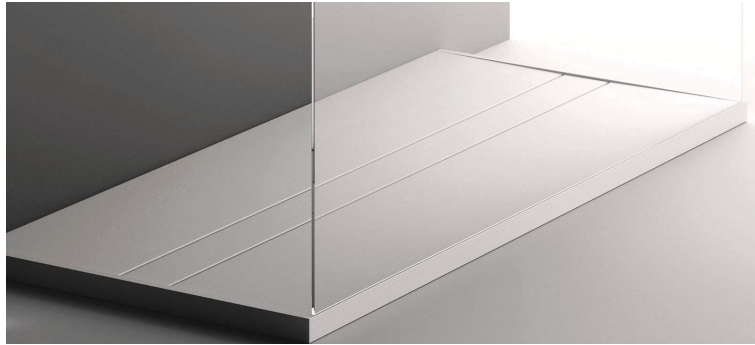

- STONE
acrylic stone tailor

MADE TO MEASURE, UNLIMITED POSSABILITIES

SHOWER TRAYS 2018

a-stone RAMP shower tray

Rectangular **a-stone** shower tray, RAMP is made to centimetre and is able to fit to all shape and size requests. A distinguishing detail is the **a-stone** shaped band which covers the drain in solid surface or stainless steel conveying a feeling of perfect uniformity. RAMP is available also in SLIM RAMP version, for an easy levelled beside tile installation.

Available sizes

Length 700 / 800 / 900 / 1000 / 1200 / 1400 / 1800mm

Width 700 / 800 / 900mm

Height 65mm

a-stone FLAT shower tray

Rectangular **a-stone** shower tray, FLAT is made to centimetre and is able to fit to all shape and size requests. A distinguishing detail is the **a-stone** shaped band which covers the drain, conveying a feeling of perfect uniformity. FLAT is available also in SLIM FLAT version, for an easy levelled beside tile installation.

Available sizes

Length 700 / 800 / 900 / 1000 / 1200 / 1400 / 1800mm

Width 700 / 800 / 900mm

Height 65mm

Technical features

Installation:

RAMP or FLOW shower trays can be installed at floor level or on top

Milling:

Upon request, the border of the shower tray can be milled to house the fixed glass and avoid the use of profiles and viable silicon

By centimetre:

The shower tray is made by centimetre, at the request of our customer